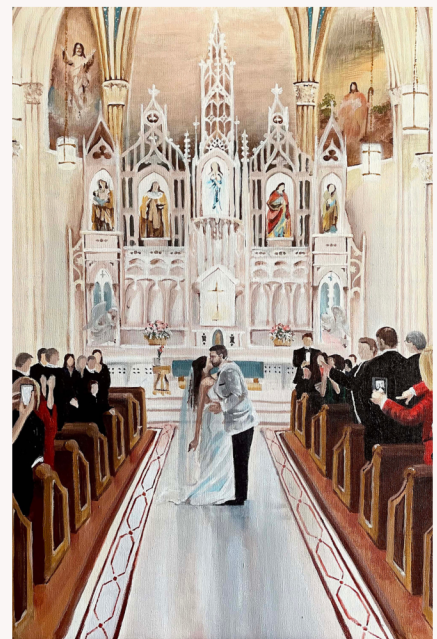

EVENTS WITH
KRISTIN
LIVE PAINTER

Pricing Guide

BRONZE

Includes a 4-5 hour painting of just the couple, plus 10 additional hours of in-studio time
16 x 20 canvas

\$800

SILVER

Includes a 5-6 hour painting of the couple plus two people.
20 hours of in-studio time
18 x 24 canvas

\$950

GOLD

Includes a 6-8 hour painting of the couple plus entire party.
30 hours of in-studio time
24 x 36 canvas

\$1,150

TRAVEL FEES NOT INCLUDED IN PRICING.

GET IN TOUCH ABOUT YOUR CUSTOM
PAINTING

443-531-8111 / painting@eventswithkristin.com
/ www.eventswithkristin.com